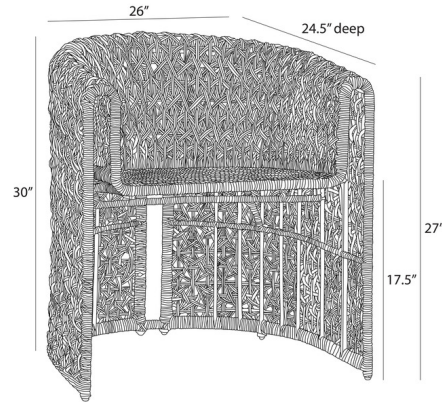

Description

The Iggy Outdoor Chair brings a sinuous line from the leg to the raised arms to the floating barrel shaped seat. Woven from synthetic tan rattan in a crisscross pattern, this style features an intriguing split back, allowing it to float within any outdoor living space. Note: Available with out without the cushioned seat.

Shown in tan

Specifications

COLOR	N/A
BODY FINISH	Tan
WATTAGE	N/A
DIMMER	N/A
DIMENSIONS	26"W x 30"H x 24.5"D
BULB	N/A

CLICK TO VIEW PRODUCT

Notes: