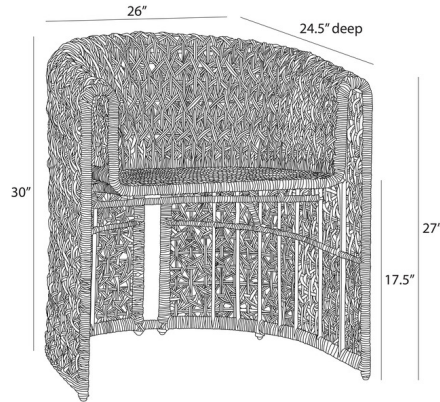

Lightology

lightology.com
866-954-4489
04-27-26

Project: _____

Company: _____

Location: _____ Fixture Type: _____

SPEC #: **AHM1420057**

Approved On: _____ Approved By: _____

Iggy Outdoor Chair

By Arteriors Home

Description

The Iggy Outdoor Chair brings a sinuous line from the leg to the raised arms to the floating barrel shaped seat. Woven from synthetic tan rattan in a crisscross pattern, this style features an intriguing split back, allowing it to float within any outdoor living space.

Shown in tan

Specifications

COLOR	N/A
BODY FINISH	Tan
WATTAGE	N/A
DIMMER	N/A
DIMENSIONS	26"W x 30"H x 24.5"D
BULB	N/A

CLICK TO VIEW PRODUCT

Notes: