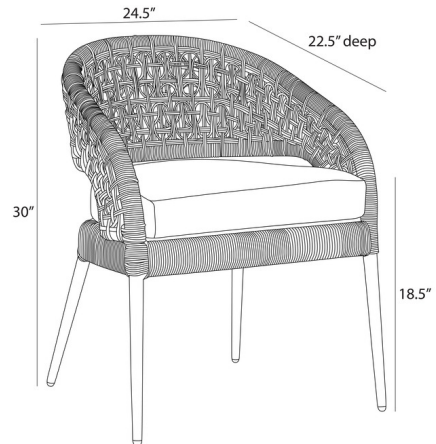

Shown in charcoal brown / porpoise

Specifications

COLOR	Porpoise
BODY FINISH	Charcoal Brown
WATTAGE	N/A
DIMMER	N/A
DIMENSIONS	24\"W x 30\"H x 22.5\"D
BULB	N/A

CLICK TO VIEW PRODUCT

Notes: