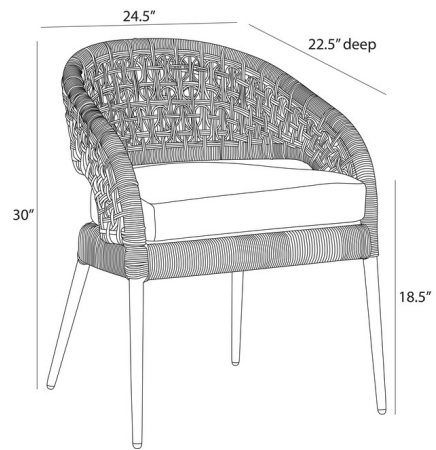

Lightology

lightology.com
866-954-4489
07-09-26

Project: _____

Company: _____

Location: _____ Fixture Type: _____

SPEC #: **AHM1420058**

Approved On: _____ Approved By: _____

Juri Outdoor Dining Chair By Arteriors Home

Description

The Juri Outdoor Dining Chair is a reinvention of a midcentury modern barrel chair. Woven in an organic sculptural style, the wicker-type weave of the Juri's curved back juxtaposes a sleek frame of dark gray aluminum and a padded cushion of porpoise outdoor performance boucle.

Shown in charcoal brown / porpoise

Specifications

| | |
|-------------|-------------------------|
| COLOR | Porpoise |
| BODY FINISH | Charcoal Brown |
| WATTAGE | N/A |
| DIMMER | N/A |
| DIMENSIONS | 24\"W x 30\"H x 22.5\"D |
| BULB | N/A |