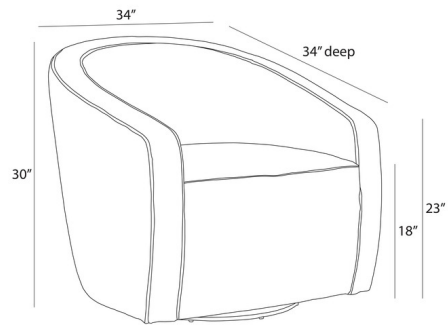

### Description

The Isadora Chair brings a clean minimalism to your space. The classic barrel-shaped chair is reinvented in an earl grey shade to complement any seating arrangement. Soft sloping arms cradle the body, while the rich textural upholstery delivers a feeling of movement. Sits a swivel base.

### Specifications

COLOR	Earl Grey
BODY FINISH	N/A
WATTAGE	N/A
DIMMER	N/A
DIMENSIONS	34"W x 30"H x 34"D
BULB	N/A

Notes:

Shown in earl grey

CLICK TO VIEW PRODUCT