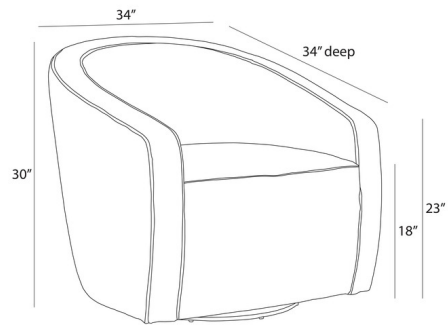

By Arteriors Home

Description

The Isadora Chair brings a clean minimalism to your space. The classic barrel-shaped chair is reinvented in an earl grey shade to complement any seating arrangement. Soft sloping arms cradle the body, while the rich textural upholstery delivers a feeling of movement. Sits a swivel base.

Shown in earl grey

Specifications

COLOR	Earl Grey
BODY FINISH	N/A
WATTAGE	N/A
DIMMER	N/A
DIMENSIONS	34"W x 30"H x 34"D
BULB	N/A

CLICK TO VIEW PRODUCT

Notes: