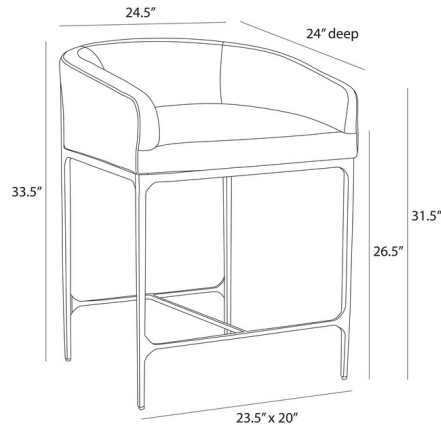

### Description

The Osbourne Counter Stool offers an ultra chic midcentury modern style to your space. A hammered iron frame and handsome leather create the barrel-style shape giving lumbar comfort and support while allowing the stool to tuck neatly under a bar or countertop. Its modern style brings sophistication and polish to a space.

### Specifications

|             |                        |
|-------------|------------------------|
| COLOR       | Black Leather          |
| BODY FINISH | Blackened Iron         |
| WATTAGE     | N/A                    |
| DIMMER      | N/A                    |
| DIMENSIONS  | 24.5"W x 33.5"H x 24"D |
| BULB        | N/A                    |