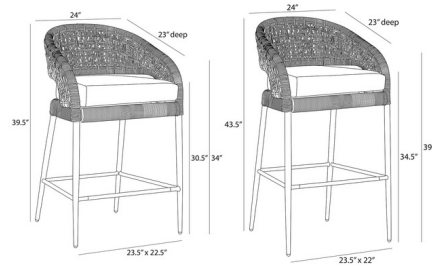

## Juri Outdoor Bar / Counter Stool

By Arteriors Home

### Description

The Juri Outdoor Bar / Counter Stool is a reinvention of a midcentury modern barrel chair. Woven in an organic sculptural style, the wicker-type weave of the Juri's curved back juxtaposes a sleek frame of dark gray aluminum and a padded cushion of porpoise outdoor performance boucle.

### Specifications

|             |                         |
|-------------|-------------------------|
| COLOR       | Porpoise                |
| BODY FINISH | Charcoal Brown          |
| WATTAGE     | N/A                     |
| DIMMER      | N/A                     |
| DIMENSIONS  | 24\"W x 39.5\"H x 23\"D |
| BULB        | N/A                     |