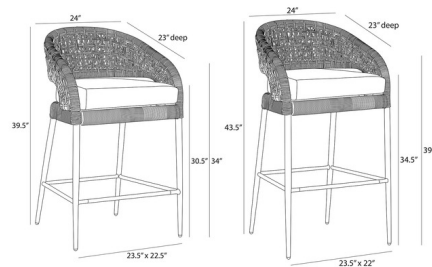

## Juri Outdoor Bar / Counter Stool

By Arteriors Home

### Description

The Juri Outdoor Bar / Counter Stool is a reinvention of a midcentury modern barrel chair. Woven in an organic sculptural style, the wicker-type weave of the Juri's curved back juxtaposes a sleek frame of dark gray aluminum and a padded cushion of porpoise outdoor performance boucle.

### Specifications

COLOR	Porpoise
BODY FINISH	Charcoal Brown
WATTAGE	N/A
DIMMER	N/A
DIMENSIONS	24"W x 39.5"H x 23"D
BULB	N/A

CLICK TO VIEW PRODUCT

Notes: