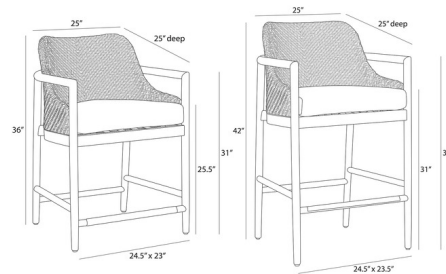

Lightology

lightology.com
866-954-4489
04-27-26

Project: _____

Company: _____

Location: _____ Fixture Type: _____

SPEC #: **AHM1420071**

Approved On: _____ Approved By: _____

Chilton Outdoor Bar / Counter Stool

By Arteriors Home

Description

The Chilton Outdoor Bar / Counter Stool updates the sleek lines and open arms of a midcentury modern icon. An organic spin on the era's design, the sculptural back of dark blonde synthetic rattan is cradled by a solid natural teak wood frame. A supportive cushion of our Pearl Outdoor Performance Boucle was designed to withstand the elements.

Shown in blonde / pearl

Specifications

| | |
|-------------|-----------------------|
| COLOR | Pearl |
| BODY FINISH | Blonde |
| WATTAGE | N/A |
| DIMMER | N/A |
| DIMENSIONS | 25\"W x 36\"H x 25\"D |
| BULB | N/A |