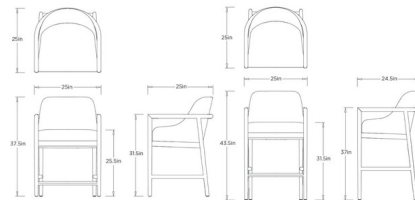

Lightology

lightology.com
866-954-4489
07-07-26

Project: _____

Company: _____

Location: _____ Fixture Type: _____

SPEC #: **AHM1420071**

Approved On: _____ Approved By: _____

Chilton Outdoor Bar / Counter Stool

Shown in blonde / pearl

Specifications

COLOR	Pearl
BODY FINISH	Blonde
WATTAGE	N/A
DIMMER	N/A
DIMENSIONS	25"W x 37.5"H x 25"D
BULB	N/A

CLICK TO VIEW PRODUCT

Notes: