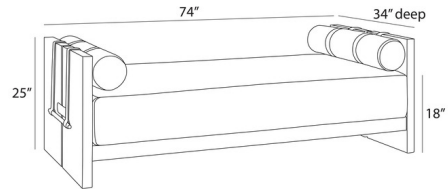

Specifications

COLOR	N/A
BODY FINISH	N/A
WATTAGE	N/A
DIMMER	N/A
DIMENSIONS	74"W x 25"H x 34"D
BULB	N/A

CLICK TO VIEW PRODUCT

Notes: