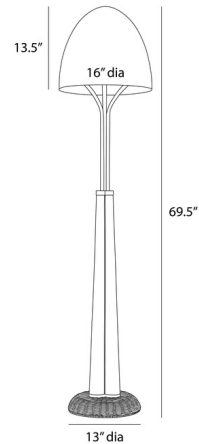

CLICK TO VIEW PRODUCT

Notes: