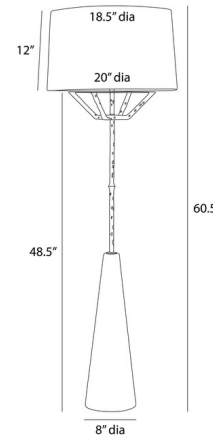

Description

The Juneau Floor Lamp represents a unique sculptural design. Rising from the conical marble base, natural iron arms seem to hold the corresponding shade. On/Off foot switch is located on the cord.

Specifications

COLOR White
BODY FINISH White
WATTAGE 17W
DIMMER N/A
DIMENSIONS 20"W x 60.5"H
BULB NOT INCLUDED 1 x A19/Medium (E26)/17W/120V LED

Technical Information

PRODUCT DIMENSIONS Cord: 144"

Shown in white / white