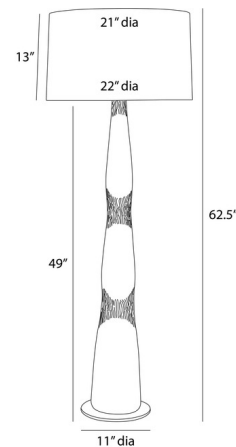

By Arteriors Home

Description

The Kash Floor Lamp features a curvaceous base that imparts a sense of embodied energy to this antiqued aluminum floor lamp. Extending upward from the rounded base, this sculptural design aims to deliver optimal illumination across the room. It is complemented by a traditional white linen drum shade, which is lined with white cotton, along with polished nickel hardware and a corresponding antiqued aluminum finial. 3-way rotary switch is located on the lamp socket.

Specifications

COLOR White
BODY FINISH Antiqued Aluminum
WATTAGE 27W
DIMMER N/A
DIMENSIONS 22"W x 62.5"H
BULB NOT INCLUDED 1 x A19 3-Way/Medium (E26)/27W/120V LED

Technical Information

PRODUCT DIMENSIONS Cord: 144"

Shown in antiqued aluminum / white

CLICK TO VIEW PRODUCT

Notes: