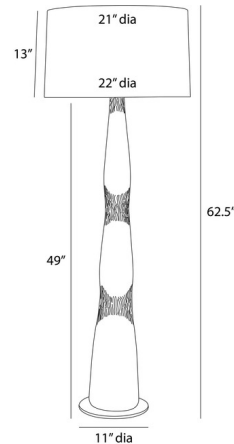

By Arteriors Home

Description

The Kash Floor Lamp features a curvaceous base that imparts a sense of embodied energy to this antiqued aluminum floor lamp. Extending upward from the rounded base, this sculptural design aims to deliver optimal illumination across the room. It is complemented by a traditional white linen drum shade, which is lined with white cotton, along with polished nickel hardware and a corresponding antiqued aluminum finial. 3-way rotary switch is located on the lamp socket.

Specifications

COLOR White
BODY FINISH Antiqued Aluminum
WATTAGE 27W
DIMMER N/A
DIMENSIONS 22"W x 62.5"H
BULB NOT INCLUDED 1 x A19 3-Way/Medium (E26)/27W/120V LED

Technical Information

PRODUCT DIMENSIONS Cord: 144"

Shown in antiqued aluminum / white

CLICK TO VIEW PRODUCT

Notes: