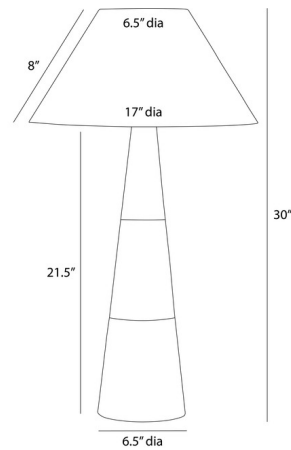

### Description

The Chanell Table Lamp brings a clean simplicity to your interior space. A slender cone of alabaster meets an antique brass steel shade. This unexpected balancing act of material and color is updated in new materials with the same impactful silhouette. On/Off rocker switch is located on the cord.

### Specifications

COLOR	Antique Brass
BODY FINISH	Alabaster
WATTAGE	17W
DIMMER	N/A
DIMENSIONS	18"W x 30"H
BULB NOT INCLUDED	1 x A19/Medium (E26)/17W/120V LED

### Technical Information

PRODUCT DIMENSIONS	Cord: 96"
--------------------	-----------

CLICK TO VIEW PRODUCT

Notes: