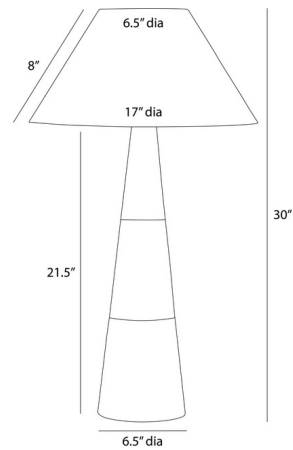

### Description

The Chanell Table Lamp brings a clean simplicity to your interior space. A slender cone of alabaster meets an antique brass steel shade. This unexpected balancing act of material and color is updated in new materials with the same impactful silhouette. On/Off rocker switch is located on the cord.

### Specifications

COLOR . . . . . Antique Brass  
BODY FINISH . . . . . Alabaster  
WATTAGE . . . . . 17W  
DIMMER . . . . . N/A  
DIMENSIONS . . . . . 18"W x 30"H  
BULB NOT INCLUDED . . . . . 1 x A19/Medium (E26)/17W/120V LED

### Technical Information

PRODUCT DIMENSIONS . . . . . Cord: 96"

CLICK TO VIEW PRODUCT

Notes: