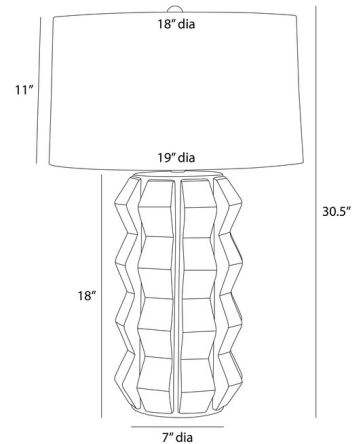

By Arteriors Home

Description

The Journey Table Lamp is shaped and glazed to create playful movement. This piece is updated from hand-thrown lamps from the midcentury modern era. The zig-zag form is topped with a linen drum shade. 3-way rotary switch is located on the lamp socket.

Shown in ocean reactive / white

Specifications

COLOR White
BODY FINISH Ocean Reactive
WATTAGE 27W
DIMMER Included
DIMENSIONS 19"W x 30.5"H
BULB NOT INCLUDED 1 x A19 3-Way/Medium (E26)/27W/120V LED

Technical Information

PRODUCT DIMENSIONS Cord: 96"

CLICK TO VIEW PRODUCT

Notes: