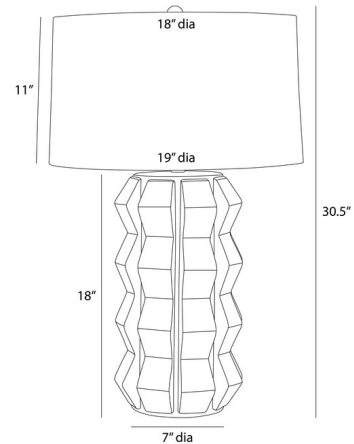

CLICK TO VIEW PRODUCT

Notes: