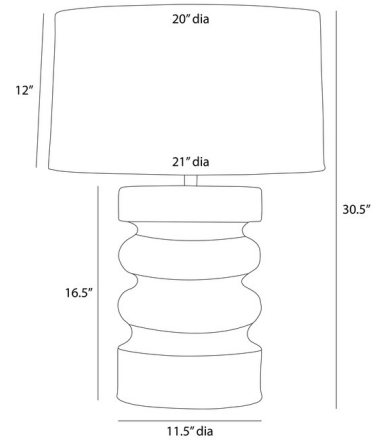

By Arteriors Home

Description

The Katrina Table Lamp brings a bold beauty to your interior space. The undulating oversized, grooved porcelain body is topped with a linen drum shade and lined in cotton. 3-way rotary switch is located on the lamp socket.

Shown in celadon crackle / white

Specifications

COLOR White
BODY FINISH Celadon Crackle
WATTAGE 27W
DIMMER Included
DIMENSIONS 21"W x 30.5"H
BULB NOT INCLUDED 1 x A19 3-Way/Medium (E26)/27W/120V LED

Technical Information

PRODUCT DIMENSIONS Cord: 96"

CLICK TO VIEW PRODUCT

Notes: