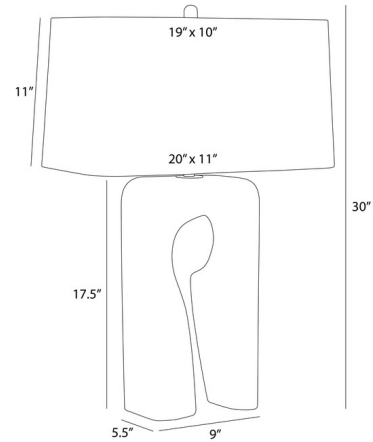

CLICK TO VIEW PRODUCT

Notes: