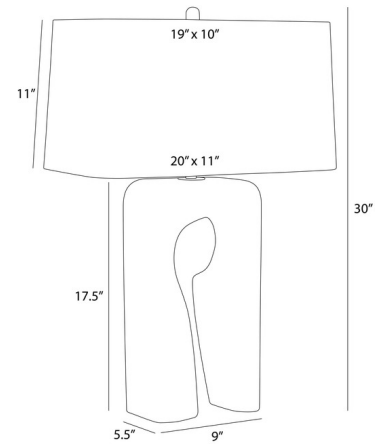

### Specifications

COLOR . . . . . Off White  
BODY FINISH . . . . . Sand  
WATTAGE . . . . . 27W  
DIMMER . . . . . Included  
DIMENSIONS . . . . . 20"W x 30"H  
BULB NOT INCLUDED . . . . . 1 x A19 3-Way/Medium (E26)/27W/120V LED

### Technical Information

PRODUCT DIMENSIONS . . . . . Cord: 96"

Shown in sand / off white

CLICK TO VIEW PRODUCT

Notes: