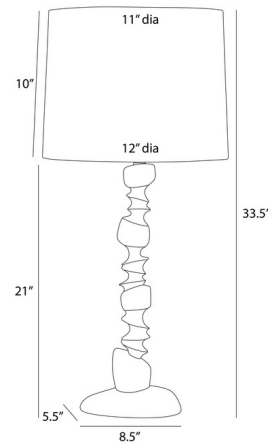

By Arteriors Home

Description

The Kashmir Table Lamp is inspired by a modern totem pole. Reminiscent of stacked river stones, the base delivers an implied movement that is even more dynamic when displayed in a pair on a console or credenza. Topped with a linen drum shaped shade, lined in cotton. 3-way rotary switch is located on the lamp socket.

Shown in ivory / off white

Specifications

COLOR Off White
BODY FINISH Ivory
WATTAGE 27W
DIMMER Included
DIMENSIONS 12"W x 33.5"H
BULB NOT INCLUDED 1 x A19 3-Way/Medium (E26)/27W/120V LED

Technical Information

PRODUCT DIMENSIONS Cord: 96"

CLICK TO VIEW PRODUCT

Notes: