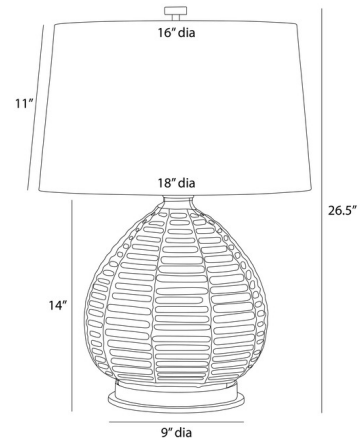

By Arteriors Home

Description

The Juliette Table Lamp is inspired by a classic gourd shape updated with a rigged texture, reflecting light. A decorative finial is topped with a microfiber drum shade lined in cotton. 3-way rotary switch is located on the lamp socket.

Shown in flint luster / off white

Specifications

COLOR Off White
BODY FINISH Flint Luster
WATTAGE 27W
DIMMER Included
DIMENSIONS 18"W x 26.5"H
BULB NOT INCLUDED 1 x A19 3-Way/Medium (E26)/27W/120V LED

Technical Information

PRODUCT DIMENSIONS Cord: 96"

CLICK TO VIEW PRODUCT

Notes: