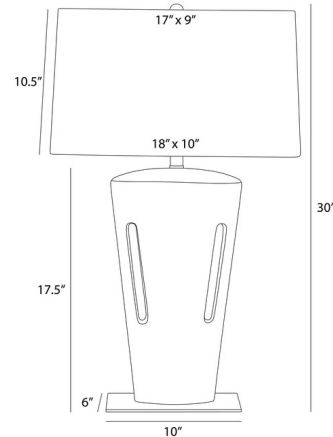

By Arteriors Home

Description

The Iceland Table Lamp has an angular form offering an intriguing mix of positive and negative space, with a cross-hatched texture. The microfiber rectangular shade is lined in cotton and casts warm shadows across your room. 3-way rotary switch is located on the lamp socket.

Shown in shoreline / off white

Specifications

COLOR Off White
BODY FINISH Shoreline
WATTAGE 27W
DIMMER Included
DIMENSIONS 18\"W x 30\"H
BULB NOT INCLUDED 1 x A19 3-Way/Medium (E26)/27W/120V LED

Technical Information

PRODUCT DIMENSIONS Cord: 96"

CLICK TO VIEW PRODUCT

Notes: