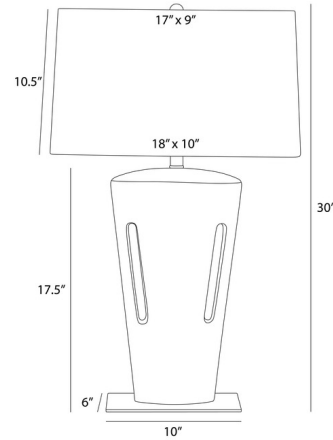

Description

The Iceland Table Lamp has an angular form offering an intriguing mix of positive and negative space, with a cross-hatched texture. The microfiber rectangular shade is lined in cotton and casts warm shadows across your room. 3-way rotary switch is located on the lamp socket.

Shown in shoreline / off white

Specifications

COLOR Off White
BODY FINISH Shoreline
WATTAGE 27W
DIMMER Included
DIMENSIONS 18"W x 30"H
BULB NOT INCLUDED 1 x A19 3-Way/Medium (E26)/27W/120V LED

Technical Information

PRODUCT DIMENSIONS Cord: 96"

CLICK TO VIEW PRODUCT

Notes: