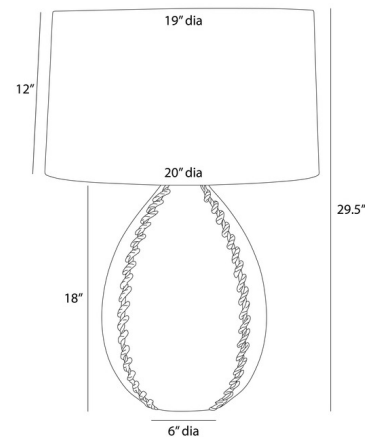

CLICK TO VIEW PRODUCT

Notes: