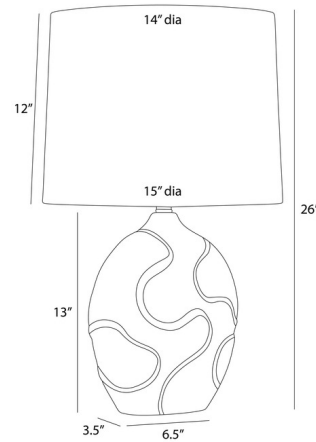

CLICK TO VIEW PRODUCT

Notes: