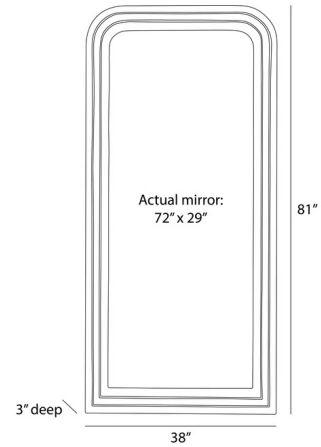

By Arteriors Home

Description

The Jennings Floor Mirror has graceful arches of doorways, reflected in an oversized tiered frame of sable oak wood. Within each carved step and along its side, an inlay of antique brass adds a subtle glimmer when the light hits, creating the illusion of depth.

Shown in sable / morel leather

Specifications

COLOR	Morel Leather
BODY FINISH	Sable
WATTAGE	N/A
DIMMER	N/A
DIMENSIONS	38"W x 81"H x 3"D
BULB	N/A

CLICK TO VIEW PRODUCT

Notes: