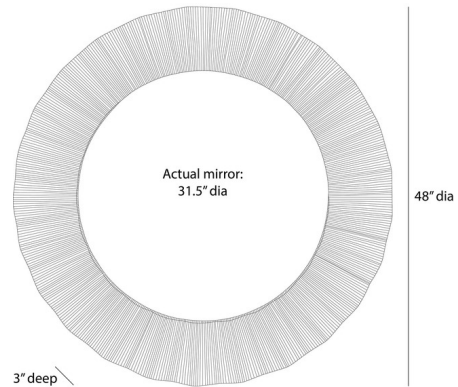

By Arteriors Home

Description

The Kelby Mirror has a textural frame delivers a starburst effect that is statement-making in your space. Brutalist-influenced, the dark antique brass-clad faceted frame perfectly juxtaposes the round mirror. Hanging hardware included.

Specifications

COLOR	Mirror
BODY FINISH	Dark Antique Brass
WATTAGE	N/A
DIMMER	N/A
DIMENSIONS	48"W x 48"H x 3"D
BULB	N/A

Notes:

Shown in dark antique brass / mirror

CLICK TO VIEW PRODUCT