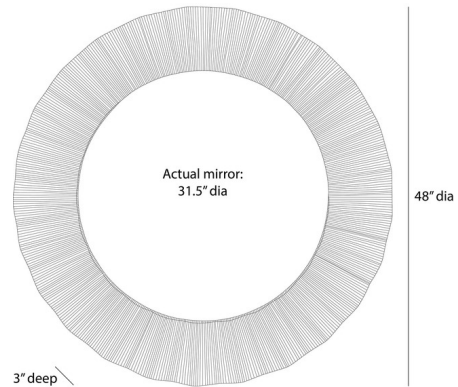

By Arteriors Home

Description

The Kelby Mirror has a textural frame delivers a starburst effect that is statement-making in your space. Brutalist-influenced, the dark antique brass-clad faceted frame perfectly juxtaposes the round mirror. Hanging hardware included.

Shown in dark antique brass / mirror

Specifications

COLOR	Mirror
BODY FINISH	Dark Antique Brass
WATTAGE	N/A
DIMMER	N/A
DIMENSIONS	48"W x 48"H x 3"D
BULB	N/A

CLICK TO VIEW PRODUCT

Notes: