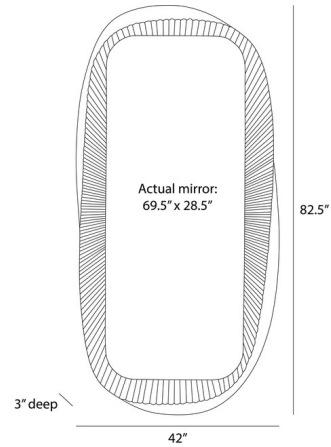

### Description

The Juni Floor Mirror is inspired by the grooved finish of a tree slice, our hand-carved frame of whitewash mango wood is a naturally wonderful addition to an entryway. Subtle indentations add movement and texture. Can be left on the floor up against a wall or may be hung horizontally or vertically. Hanging hardware included.

### Specifications

COLOR	Mirror
BODY FINISH	Whitewash
WATTAGE	N/A
DIMMER	N/A
DIMENSIONS	42"W x 82.5"H x 3"D
BULB	N/A

CLICK TO VIEW PRODUCT

Notes: