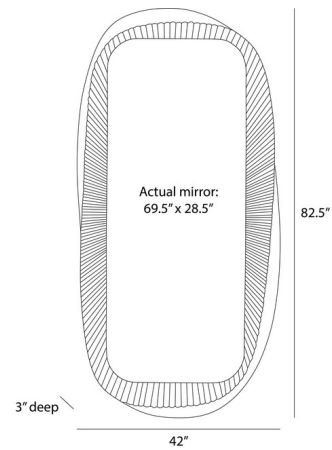

Description

The Juni Floor Mirror is inspired by the grooved finish of a tree slice, our hand-carved frame of whitewash mango wood is a naturally wonderful addition to an entryway. Subtle indentations add movement and texture. Can be left on the floor up against a wall or may be hung horizontally or vertically. Hanging hardware included.

Shown in whitewash / mirror

Specifications

COLOR	Mirror
BODY FINISH	Whitewash
WATTAGE	N/A
DIMMER	N/A
DIMENSIONS	42"W x 82.5"H x 3"D
BULB	N/A

CLICK TO VIEW PRODUCT

Notes: