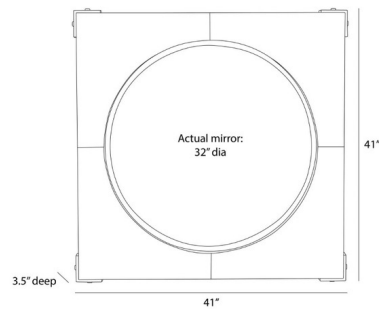

Shown in grey / mirror

Specifications

COLOR	Mirror
BODY FINISH	Grey
WATTAGE	N/A
DIMMER	N/A
DIMENSIONS	41"W x 41"H x 3.5"D
BULB	N/A

CLICK TO VIEW PRODUCT

Notes: