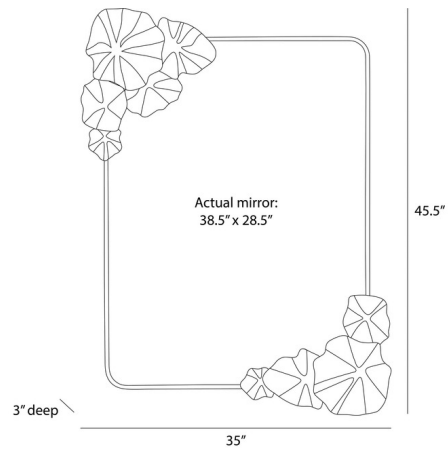

Description

The Ismerie Mirror is inspired by lily pads, each hand forged antique brass floral overlay varies in size for a feeling of movement. A rectangular mirror of beveled glass is held by brass brackets informed by the organic shapes of Art Nouveau. May be hung horizontally or vertically. Hanging hardware included.

Shown in antique brass / mirror

Specifications

COLOR	Mirror
BODY FINISH	Antique Brass
WATTAGE	N/A
DIMMER	N/A
DIMENSIONS	35"W x 45.5"H x 3"D
BULB	N/A

CLICK TO VIEW PRODUCT

Notes: