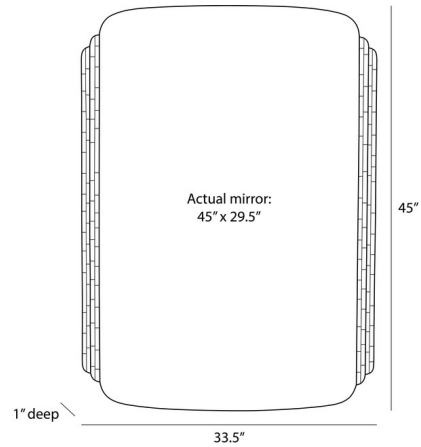

## Iyla Mirror

By Arteriors Home

### Description

The Iyla Mirror brings a modern twist on classic Art Deco styling. Tiles of inlaid gray bone give a naturalist accent to a streamlined frame of bronze iron. The layered shape is offset with a plain glass mirror. May be hung horizontally or vertically. Hanging hardware included.

### Specifications

COLOR	Mirror
BODY FINISH	Grey
WATTAGE	N/A
DIMMER	N/A
DIMENSIONS	33.5"W x 45"H x 1"D
BULB	N/A

CLICK TO VIEW PRODUCT

Notes: