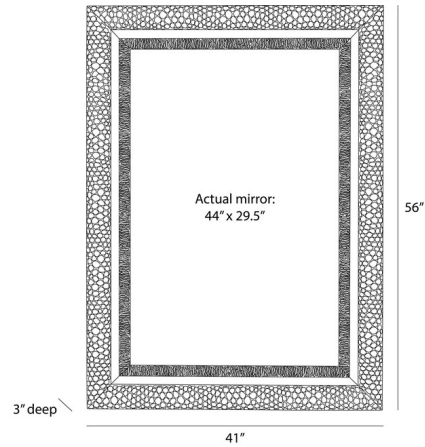

By Arteriors Home

Description

The Indo Mirror has an organic pattern of a tree trunk guiding our artisans' carving to create the textural mix of this piece. Crafted of whitewashed mango wood, this recessed frame offsets a beveled mirror. May be hung horizontally or vertically. Hanging hardware included.

Shown in whitewash / mirror

Specifications

COLOR	Mirror
BODY FINISH	Whitewash
WATTAGE	N/A
DIMMER	N/A
DIMENSIONS	41"W x 56"H x 3"D
BULB	N/A

CLICK TO VIEW PRODUCT

Notes: