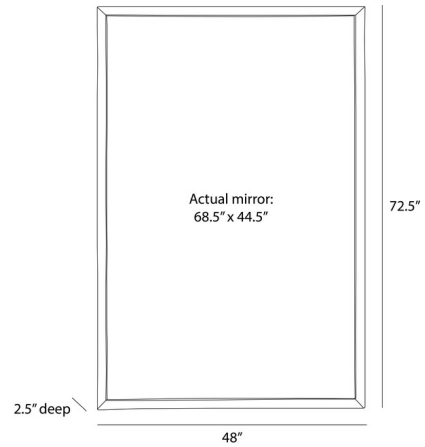

By Arteriors Home

Description

The Jamie Floor Mirror has a simple in silhouette, finished with an antiqued border to resemble a classic French find. Cast of antiqued aluminum, the sturdy frame is subtly grooved to draw the eye. Designed to be displayed vertically only by a back cleat. Hanging hardware included.

Shown in antiqued aluminum / mirror

Specifications

COLOR	Mirror
BODY FINISH	Antiqued Aluminum
WATTAGE	N/A
DIMMER	N/A
DIMENSIONS	48"W x 72.5"H x 2.5"D
BULB	N/A

CLICK TO VIEW PRODUCT

Notes: