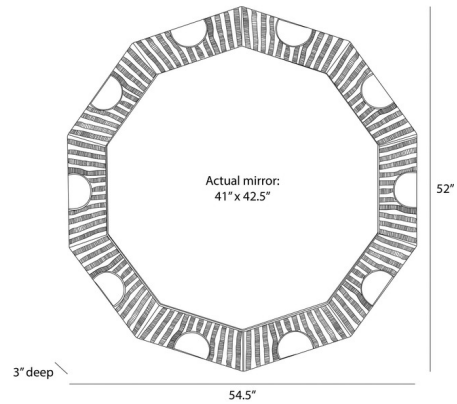

Description

The Kiernan Mirror is an oversized decagon frame of burnished silver brass clad was designed to deliver maximum drama to any wall. Inspired by architectural molding, intricately scalloped details are added for texture. Hanging hardware included.

Shown in brass / mirror

Specifications

COLOR	Mirror
BODY FINISH	Brass
WATTAGE	N/A
DIMMER	N/A
DIMENSIONS	54.5"W x 52"H x 3"D
BULB	N/A

CLICK TO VIEW PRODUCT

Notes: