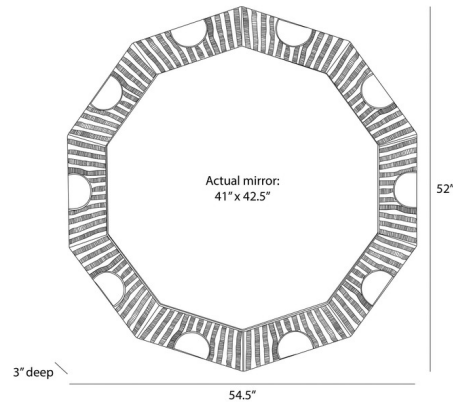

Description

The Kiernan Mirror is an oversized decagon frame of burnished silver brass clad was designed to deliver maximum drama to any wall. Inspired by architectural molding, intricately scalloped details are added for texture. Hanging hardware included.

Shown in brass / mirror

Specifications

COLOR	Mirror
BODY FINISH	Brass
WATTAGE	N/A
DIMMER	N/A
DIMENSIONS	54.5"W x 52"H x 3"D
BULB	N/A

CLICK TO VIEW PRODUCT

Notes: