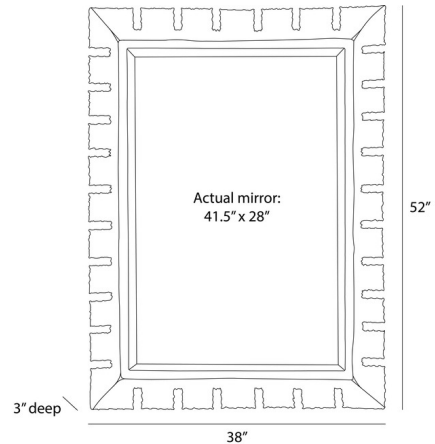

Description

The Jaguar Mirror brings a Brutalist influence with torched edges of the burnt iron frame create an iridescent finish. Jagged tooth-like shapes inspired by saw blades create depth to highlight the beveled mirror. May be hung horizontally or vertically. Hanging hardware included.

Shown in burnt iron / mirror

Specifications

COLOR	Mirror
BODY FINISH	Burnt Iron
WATTAGE	N/A
DIMMER	N/A
DIMENSIONS	38"W x 52"H x 3"D
BULB	N/A

CLICK TO VIEW PRODUCT

Notes: