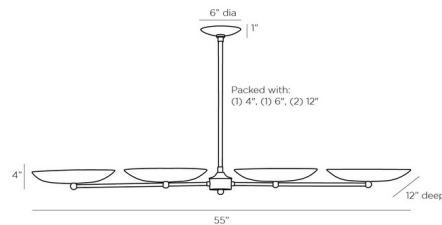

Specifications

COLOR Bronze
BODY FINISH Antique Brass
WATTAGE 28W
DIMMER Standard 120V
DIMENSIONS 55"L x 12"W x 4"H
BULB NOT INCLUDED 4 x B10/Candelabra (E12)/7W/120V LED

Technical Information

PRODUCT DIMENSIONS Downrods: One 4", One 6" and Two 12" Included