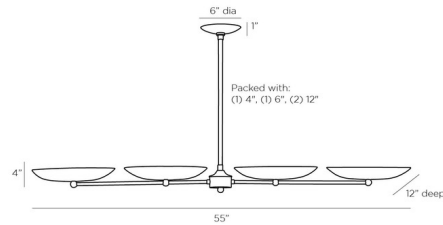

Specifications

COLOR	Bronze
BODY FINISH	Antique Brass
WATTAGE	28W
DIMMER	Standard 120V
DIMENSIONS	55"L x 12"W x 4"H
BULB NOT INCLUDED	4 x B10/Candelabra (E12)/7W/120V LED

Technical Information

PRODUCT DIMENSIONS Downrods: One 4", One 6" and Two 12" Included