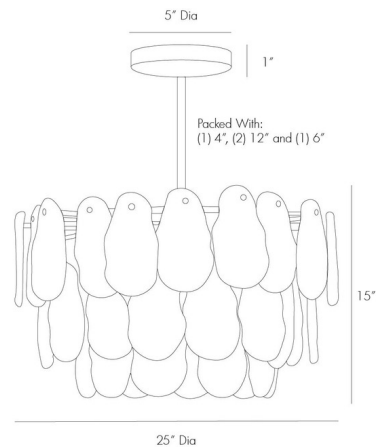

Description

The Leon Pendant features three tiers of white glazed glass plates, with a matching glass cover over the brass canopy. The classically elegant three-light chandelier is characterized by striking finishes and organic forms. The steel frames features an antique brass finish, beautifully contrasting the oyster-like forms of the glass plates, each with its own unique finish.

Specifications

COLOR White Glazed Glass
BODY FINISH Antique Brass
WATTAGE 27W
DIMMER Standard 120V
DIMENSIONS 25"W x 15"H
BULB NOT INCLUDED 3 x B10/Candelabra (E12)/9W/120V LED

Technical Information

PRODUCT DIMENSIONS Downrods: One 4", One 6" and Two 12" Included

Notes:

Shown in antique brass / white glazed glass

CLICK TO VIEW PRODUCT