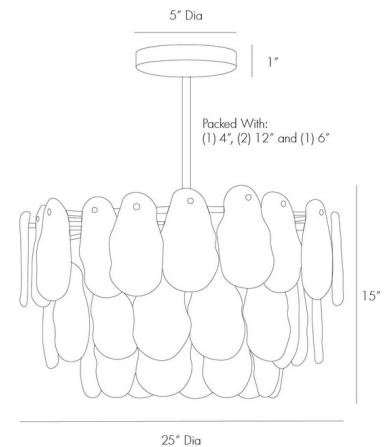

Description

The Leon Pendant features three tiers of white glazed glass plates, with a matching glass cover over the brass canopy. The classically elegant three-light chandelier is characterized by striking finishes and organic forms. The steel frames features an antique brass finish, beautifully contrasting the oyster-like forms of the glass plates, each with its own unique finish.

Specifications

COLOR White Glazed Glass
BODY FINISH Antique Brass
WATTAGE 27W
DIMMER Standard 120V
DIMENSIONS 25"W x 15"H
BULB NOT INCLUDED 3 x B10/Candelabra (E12)/9W/120V LED

Technical Information

PRODUCT DIMENSIONS Downrods: One 4", One 6" and Two 12" Included

Notes:

Shown in antique brass / white glazed glass

CLICK TO VIEW PRODUCT