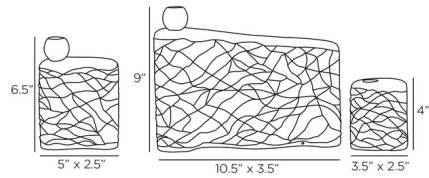

By Arteriors Home

Description

The Hesner Candleholders are designed to be nested or pulled apart to create a unique vignette. Crafted of porcelain with a matte eggshell glaze, each has a texture inspired by embroidered fabric. Walnut wood accents add an organic feel. Candles are not included.

Specifications

COLOR	N/A
BODY FINISH	N/A
WATTAGE	N/A
DIMMER	N/A
DIMENSIONS	10.5"W x 9"H x 3.5"D
BULB	N/A

CLICK TO VIEW PRODUCT

Notes: