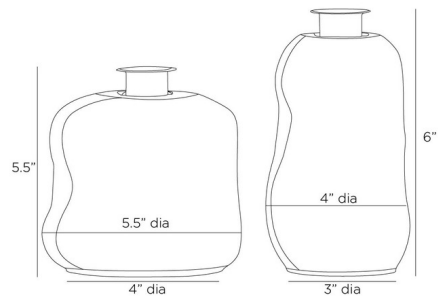

Shown in antique brass / smoke

Specifications

COLOR	Smoke
BODY FINISH	Antique Brass
WATTAGE	N/A
DIMMER	N/A
DIMENSIONS	3"W x 6"H
BULB	N/A

CLICK TO VIEW PRODUCT

Notes: