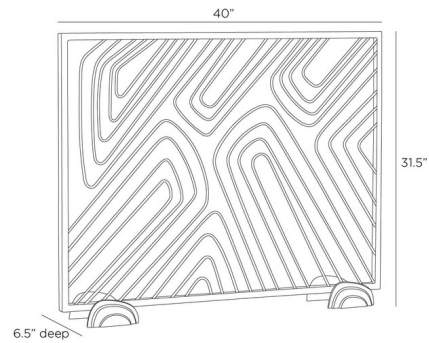

Shown in bronze

Specifications

COLOR	N/A
BODY FINISH	Bronze
WATTAGE	N/A
DIMMER	N/A
DIMENSIONS	40"W x 31.5"H x 6.5"D
BULB	N/A

CLICK TO VIEW PRODUCT

Notes: