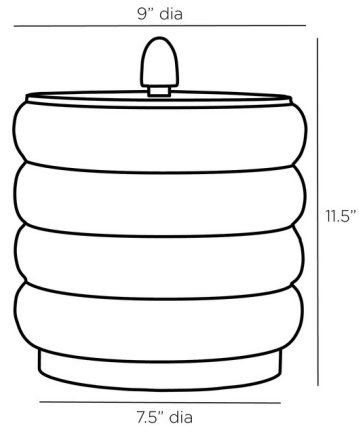

Description

The Valen Ice Bucket is a luxe take on the traditional ice bucket. The receptacle is further embellished with a white marble finial. The striking bar companion features a stainless-steel liner, making it watertight, and comes with matching leather and stainless tongs.

Shown in dove gray leather / white marble

Specifications

COLOR	White Marble
BODY FINISH	Dove Gray Leather
WATTAGE	N/A
DIMMER	N/A
DIMENSIONS	9"W x 11.5"H
BULB	N/A

CLICK TO VIEW PRODUCT

Notes: