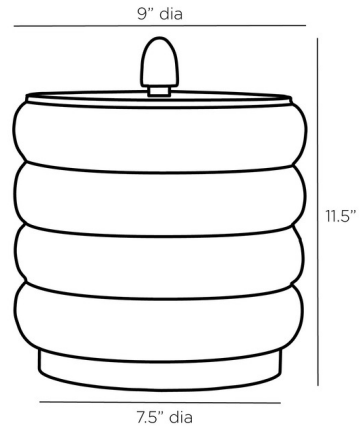

Lightology

lightology.com
866-954-4489
04-25-26

Project: _____

Company: _____

Location: _____ Fixture Type: _____

SPEC #: **AHM1420122**

Approved On: _____ Approved By: _____

Valen Ice Bucket

By Arteriors Home

Description

The Valen Ice Bucket is a luxe take on the traditional ice bucket. The receptacle is further embellished with a white marble finial. The striking bar companion features a stainless-steel liner, making it watertight, and comes with matching leather and stainless tongs.

Shown in dove gray leather / white marble

Specifications

COLOR	White Marble
BODY FINISH	Dove Gray Leather
WATTAGE	N/A
DIMMER	N/A
DIMENSIONS	9"W x 11.5"H
BULB	N/A

CLICK TO VIEW PRODUCT

Notes: