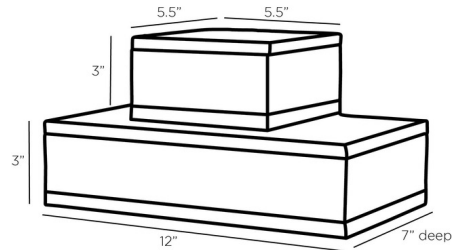

Description

The Turney Box Set of 2 is equal parts style and function. The decorative boxes make handsome storage accessories. With an unmistakable midcentury modern sensibility, the boxes are crafted in walnut-stained mango wood with a stippled, antique brass-clad plate ornamenting the top of each catchall.

Shown in walnut / antique brass

Specifications

COLOR	N/A
BODY FINISH	Walnut / Antique Brass
WATTAGE	N/A
DIMMER	N/A
DIMENSIONS	5.5"W x 3"H x 5.5"D
BULB	N/A

CLICK TO VIEW PRODUCT

Notes: