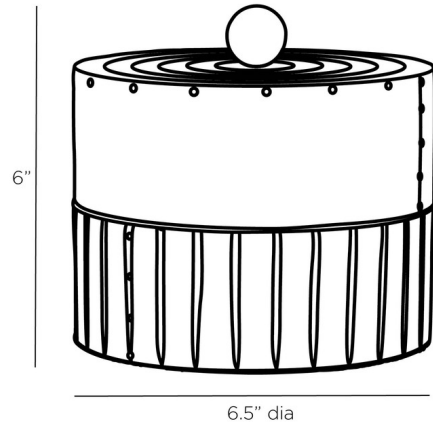

By Arteriors Home

Description

The Truitt Box is inspired by ancient Mayan artifacts. The antique brass-clad box is adorned with a contrasting forest marble knob. The gilt catchall is striking as a stand-alone object or when styled with other accessories. Marble and cladding will vary

Shown in antique brass / black marble

Specifications

COLOR	Black Marble
BODY FINISH	Antique Brass
WATTAGE	N/A
DIMMER	N/A
DIMENSIONS	6.5"W x 6"H
BULB	N/A

CLICK TO VIEW PRODUCT

Notes: