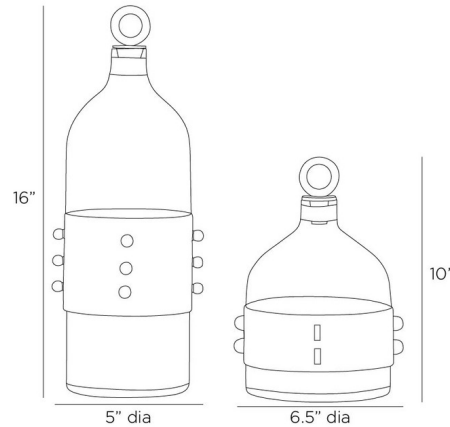

### Specifications

COLOR	Clear
BODY FINISH	Antique Brass
WATTAGE	N/A
DIMMER	N/A
DIMENSIONS	5"W x 10"H
BULB	N/A

CLICK TO VIEW PRODUCT

Notes: