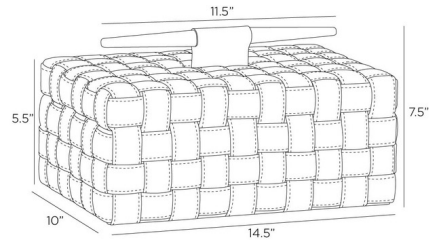

Description

The Humphrey Box is wrapped in a basketweave pattern of topstitched black leather. Accented with a spear-shaped handle of bronze-plated iron and smoke finished beechwood, it lends a masculine accent to a desk or tabletop.

Shown in black / smoke

Specifications

COLOR	Smoke
BODY FINISH	Black
WATTAGE	N/A
DIMMER	N/A
DIMENSIONS	14.5"W x 7.5"H x 10"D
BULB	N/A

CLICK TO VIEW PRODUCT

Notes: