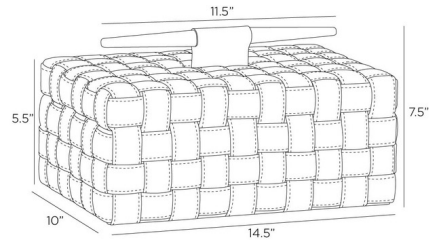

### Description

The Humphrey Box is wrapped in a basketweave pattern of topstitched black leather. Accented with a spear-shaped handle of bronze-plated iron and smoke finished beechwood, it lends a masculine accent to a desk or tabletop.

### Specifications

COLOR	Smoke
BODY FINISH	Black
WATTAGE	N/A
DIMMER	N/A
DIMENSIONS	14.5"W x 7.5"H x 10"D
BULB	N/A

CLICK TO VIEW PRODUCT

Notes: