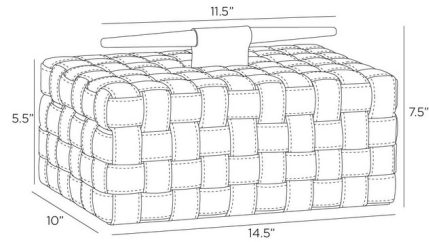

### Description

The Humphrey Box is wrapped in a basketweave pattern of topstitched black leather. Accented with a spear-shaped handle of bronze-plated iron and smoke finished beechwood, it lends a masculine accent to a desk or tabletop.

### Specifications

COLOR	Smoke
BODY FINISH	Black
WATTAGE	N/A
DIMMER	N/A
DIMENSIONS	14.5"W x 7.5"H x 10"D
BULB	N/A

CLICK TO VIEW PRODUCT

Notes: