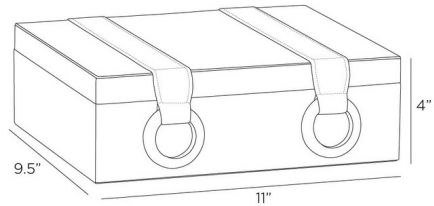

## Facci Box

By Arteriors Home

### Description

The Facci Box possesses a tailored balance of masculine and feminine styles. Made of ivory leather with a sumptuous suede interior, it features a hinged lid and is accented with double harness straps finished with antique brass pulls.

### Specifications

COLOR	N/A
BODY FINISH	Antique Brass
WATTAGE	N/A
DIMMER	N/A
DIMENSIONS	11"W x 4"H x 9.5"D
BULB	N/A

CLICK TO VIEW PRODUCT

Notes: