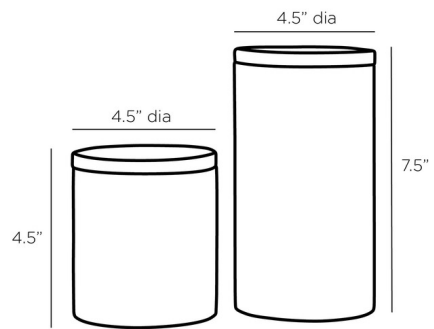

By Arteriors Home

Description

The Hollie Containers explore the concept of yin and yang by reversing color. A high-contrast combination of black and white sweep the resin vessels, each with its own distinct pattern. Includes a removable top to store your treasures.

Specifications

COLOR	N/A
BODY FINISH	N/A
WATTAGE	N/A
DIMMER	N/A
DIMENSIONS	4.5"W x 7.5"H
BULB	N/A

CLICK TO VIEW PRODUCT

Notes: