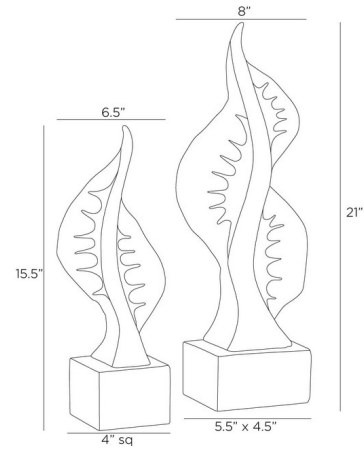

Lightology

lightology.com
866-954-4489
06-03-26

Project: _____

Company: _____

Location: _____ Fixture Type: _____

SPEC #: **AHM1420130**

Approved On: _____ Approved By: _____

Hiro Sculptures Set of 2

By Arteriors Home

Description

The Hiro Sculptures is a set of sculptural silhouettes of marine life. Reminiscent of seaweed or a Portuguese man-of-war fin, each twisted form stretches upward while secured to a charcoal ricestone composite base.

Shown in charcoal / ivory

Specifications

COLOR	Ivory
BODY FINISH	Charcoal
WATTAGE	N/A
DIMMER	N/A
DIMENSIONS	6.5"W x 15.5"H x 4"D
BULB	N/A

CLICK TO VIEW PRODUCT

Notes: