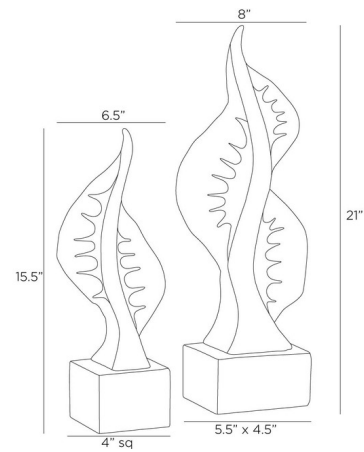

## Hiro Sculptures Set of 2

By Arteriors Home

### Description

The Hiro Sculptures is a set of sculptural silhouettes of marine life. Reminiscent of seaweed or a Portuguese man-of-war fin, each twisted form stretches upward while secured to a charcoal ricestone composite base.

### Specifications

COLOR	Ivory
BODY FINISH	Charcoal
WATTAGE	N/A
DIMMER	N/A
DIMENSIONS	6.5"W x 15.5"H x 4"D
BULB	N/A

CLICK TO VIEW PRODUCT

Notes: