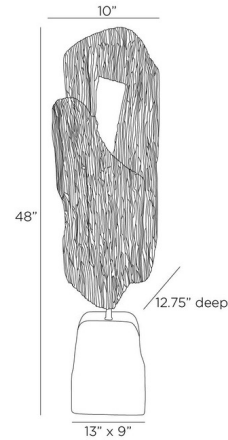

## Garza Floor Sculpture

By Arteriors Home

### Description

The Garza Floor Sculpture is modeled after a mudra, a hand gesture used in meditative practice. This impactful sculpture is handcrafted from black resin. Grooved with a faux bois texture, its figural form is juxtaposed by an ivory ricestone composite base. Bronze-plated iron rod support.

### Specifications

COLOR	Black
BODY FINISH	Ivory
WATTAGE	N/A
DIMMER	N/A
DIMENSIONS	10"W x 48"H x 13"D
BULB	N/A

CLICK TO VIEW PRODUCT

Notes: