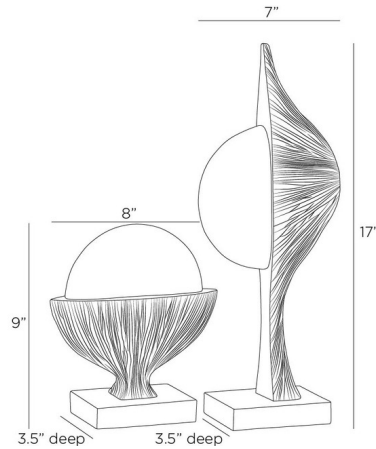

Lightology

lightology.com
866-954-4489
05-17-26

Project: _____

Company: _____

Location: _____ Fixture Type: _____

SPEC #: **AHM1420132**

Approved On: _____ Approved By: _____

Flojo Sculptures Set of 2 By Arteriors Home

Description

The Flojo Sculptures features black marble discs peeking out from textural pods of ash brown resin to resemble peas emerging from their shells. Each modernist inspired sculpture is anchored to a sturdy base of black marble.

Shown in black marble / ash

Specifications

COLOR	Ash
BODY FINISH	Black Marble
WATTAGE	N/A
DIMMER	N/A
DIMENSIONS	6.75"W x 17"H x 2.5"D
BULB	N/A

CLICK TO VIEW PRODUCT

Notes: