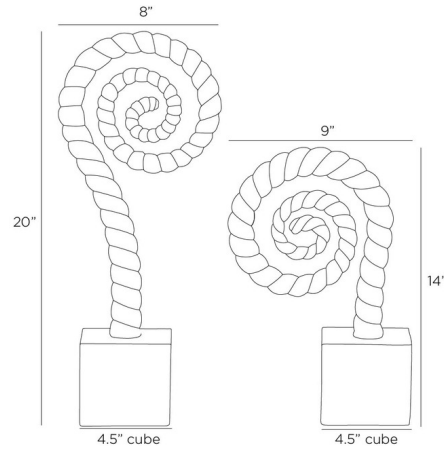

By Arteriors Home

Description

The Gully Sculptures Set of 2 mimics the curved silhouette of a ram's horn. Black marble bases streaked with white veins makes this sculpture sturdy and stylish. Can be used as a pair of bookends or grouped as an accent.

Shown in black marble / grey

Specifications

COLOR Grey
BODY FINISH Black Marble
WATTAGE N/A
DIMMER N/A
DIMENSIONS 8"W x 14"H x 4.5"D
BULB N/A

CLICK TO VIEW PRODUCT

Notes: