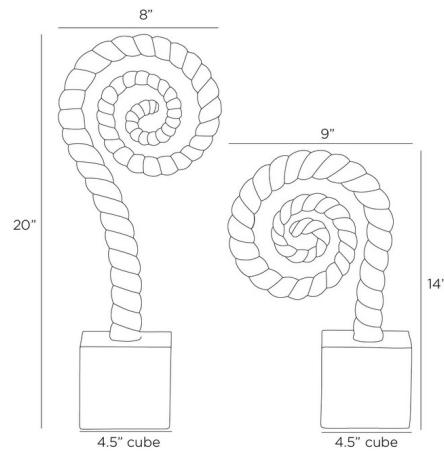

Lightology

lightology.com
866-954-4489
04-25-26

Project: _____

Company: _____

Location: _____ Fixture Type: _____

SPEC #: **AHM1420133**

Approved On: _____ Approved By: _____

Gully Sculptures Set of 2

By Arteriors Home

Description

The Gully Sculptures Set of 2 mimics the curved silhouette of a ram's horn. Black marble bases streaked with white veins makes this sculpture sturdy and stylish. Can be used as a pair of bookends or grouped as an accent.

Shown in black marble / grey

Specifications

COLOR Grey
BODY FINISH Black Marble
WATTAGE N/A
DIMMER N/A
DIMENSIONS 8\"W x 14\"H x 4.5\"D
BULB N/A

CLICK TO VIEW PRODUCT

Notes: