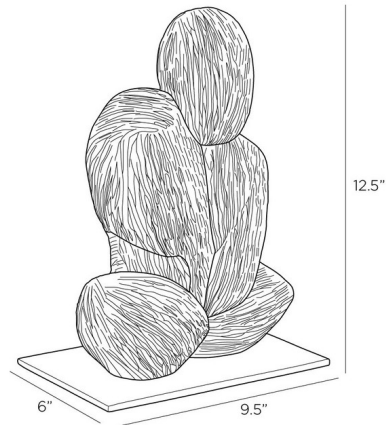

Lightology

lightology.com
866-954-4489
06-14-26

Project: _____

Company: _____

Location: _____ Fixture Type: _____

SPEC #: **AHM1420134**

Approved On: _____ Approved By: _____

Grissom Sculpture By Arteriors Home

Description

The Grissom Sculpture is both textural and meditative. Free-form shapes of charcoal ricestone composite form a striking totem that is different when viewed from every angle, and rests on a base of steel-plated in antique brass.

Shown in antique brass / charcoal

Specifications

COLOR	Charcoal
BODY FINISH	Antique Brass
WATTAGE	N/A
DIMMER	N/A
DIMENSIONS	9.5"W x 12.5"H x 6"D
BULB	N/A

CLICK TO VIEW PRODUCT

Notes: