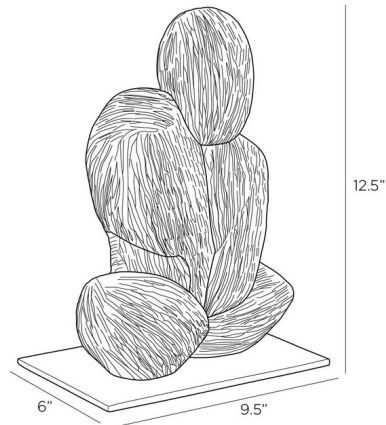

Lightology

lightology.com
866-954-4489
04-27-26

Project: _____

Company: _____

Location: _____ Fixture Type: _____

SPEC #: **AHM1420134**

Approved On: _____ Approved By: _____

Grissom Sculpture

By Arteriors Home

Description

The Grissom Sculpture is both textural and meditative. Free-form shapes of charcoal ricestone composite form a striking totem that is different when viewed from every angle, and rests on a base of steel-plated in antique brass.

Shown in antique brass / charcoal

Specifications

COLOR	Charcoal
BODY FINISH	Antique Brass
WATTAGE	N/A
DIMMER	N/A
DIMENSIONS	9.5"W x 12.5"H x 6"D
BULB	N/A

CLICK TO VIEW PRODUCT

Notes: