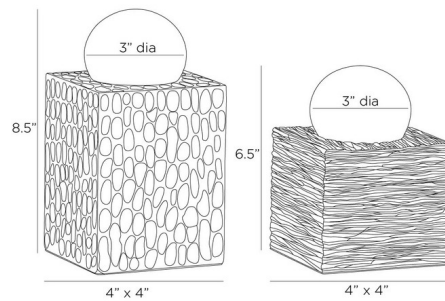

By Arteriors Home

Description

The Greenville Sculptures Set of 2 features monolithic resin pedestals of ash brown and graphite, an ideal base for this set of mixed-material forms. Textured with daubs and grooves, each sculpture is topped with a polished marble sphere in a contrasting forest or chamois shade. Can double as a stylish storage compartment for small items.

Shown in graphite / ash

Specifications

COLOR	Ash
BODY FINISH	Graphite
WATTAGE	N/A
DIMMER	N/A
DIMENSIONS	4"W x 6.5"H x 4"D
BULB	N/A

CLICK TO VIEW PRODUCT

Notes: