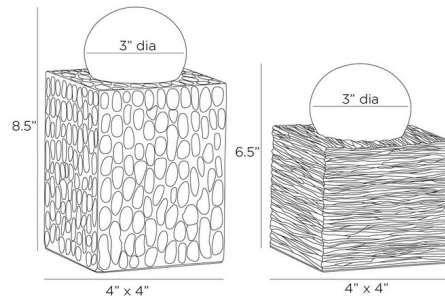

By Arteriors Home

Description

The Greenville Sculptures Set of 2 features monolithic resin pedestals of ash brown and graphite, an ideal base for this set of mixed-material forms. Textured with daubs and grooves, each sculpture is topped with a polished marble sphere in a contrasting forest or chamois shade. Can double as a stylish storage compartment for small items.

Shown in graphite / ash

Specifications

COLOR	Ash
BODY FINISH	Graphite
WATTAGE	N/A
DIMMER	N/A
DIMENSIONS	4"W x 6.5"H x 4"D
BULB	N/A

CLICK TO VIEW PRODUCT

Notes: