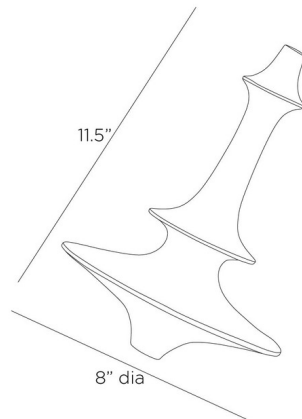

Lightology

lightology.com
866-954-4489
07-07-26

Project: _____

Company: _____

Location: _____ Fixture Type: _____

SPEC #: **AHM1420137**

Approved On: _____ Approved By: _____

Federico Sculpture By Arteriors Home

Description

The Federico Sculpture brings a whimsical look to your space. Inspired by an over scaled spinning top, this piece makes a sharp accent for a desk or shelf. Designed to lean upon placement, it is accented with a glimmer of antique brass at the edges.

Shown in bronze / antique brass

Specifications

COLOR	Antique Brass
BODY FINISH	Bronze
WATTAGE	N/A
DIMMER	N/A
DIMENSIONS	8"W x 11.5"H
BULB	N/A

CLICK TO VIEW PRODUCT

Notes: