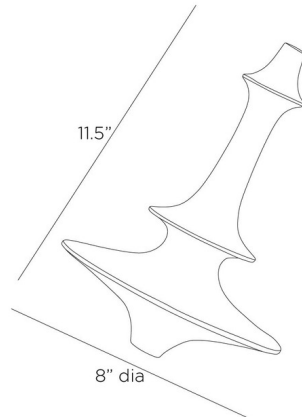

Lightology

lightology.com
866-954-4489
04-30-26

Project: _____

Company: _____

Location: _____ Fixture Type: _____

SPEC #: **AHM1420137**

Approved On: _____ Approved By: _____

Federico Sculpture By Arteriors Home

Description

The Federico Sculpture brings a whimsical look to your space. Inspired by an over scaled spinning top, this piece makes a sharp accent for a desk or shelf. Designed to lean upon placement, it is accented with a glimmer of antique brass at the edges.

Shown in bronze / antique brass

Specifications

COLOR	Antique Brass
BODY FINISH	Bronze
WATTAGE	N/A
DIMMER	N/A
DIMENSIONS	8"W x 11.5"H
BULB	N/A

CLICK TO VIEW PRODUCT

Notes: