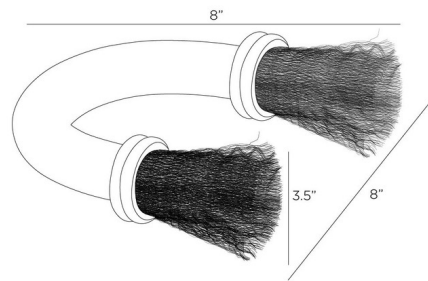

## Fillmore Sculpture By Arteriors Home

### Description

The Fillmore Sculpture is inspired by an antique shaving brush, making it an impactful paperweight or desk accessory. Formed of heavy bronze-plated aluminum, it is finished with a crimped fringe of antique brass at either end.

### Specifications

COLOR	N/A
BODY FINISH	Bronze
WATTAGE	N/A
DIMMER	N/A
DIMENSIONS	8"W x 8"H x 3.5"D
BULB	N/A

CLICK TO VIEW PRODUCT

Notes: