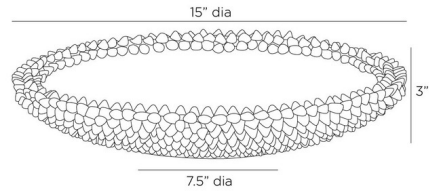

Lightology

lightology.com
866-954-4489
04-28-26

Project: _____

Company: _____

Location: _____ Fixture Type: _____

SPEC #: **AHM1420140**

Approved On: _____ Approved By: _____

Grawler Centerpiece

By Arteriors Home

Description

The Grawler Centerpiece is a terracotta bowl inspired by a sea anemone or coral. The smooth interior offers a contrast to its layered, textural form.

Shown in eggshell

Specifications

COLOR	N/A
BODY FINISH	Eggshell
WATTAGE	N/A
DIMMER	N/A
DIMENSIONS	15"W x 3"H
BULB	N/A

CLICK TO VIEW PRODUCT

Notes: